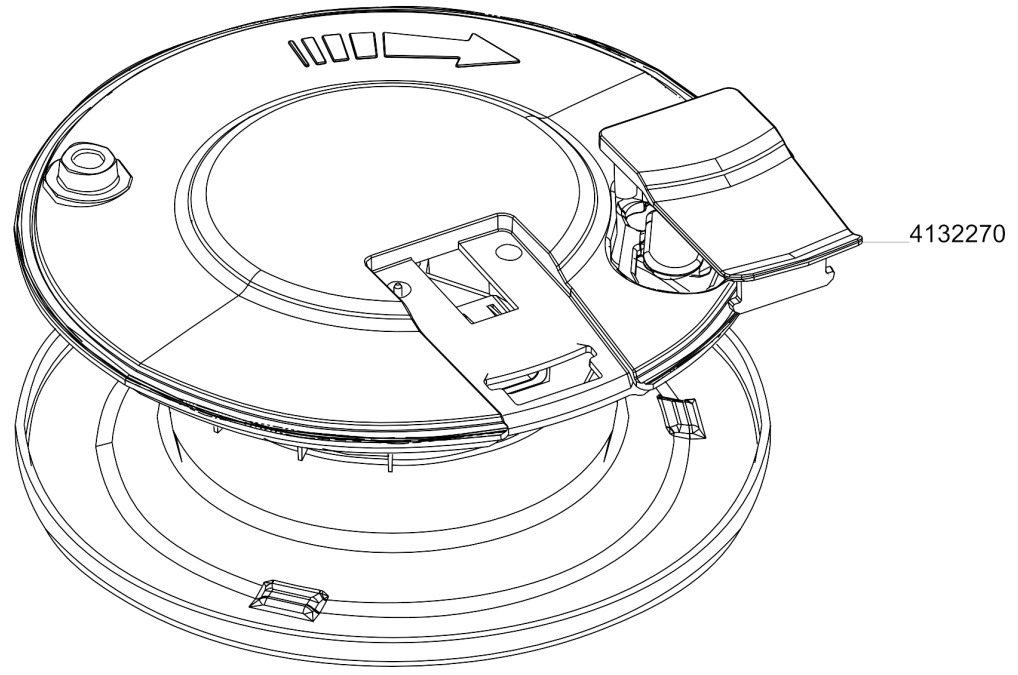

Cable reeler (4132071)