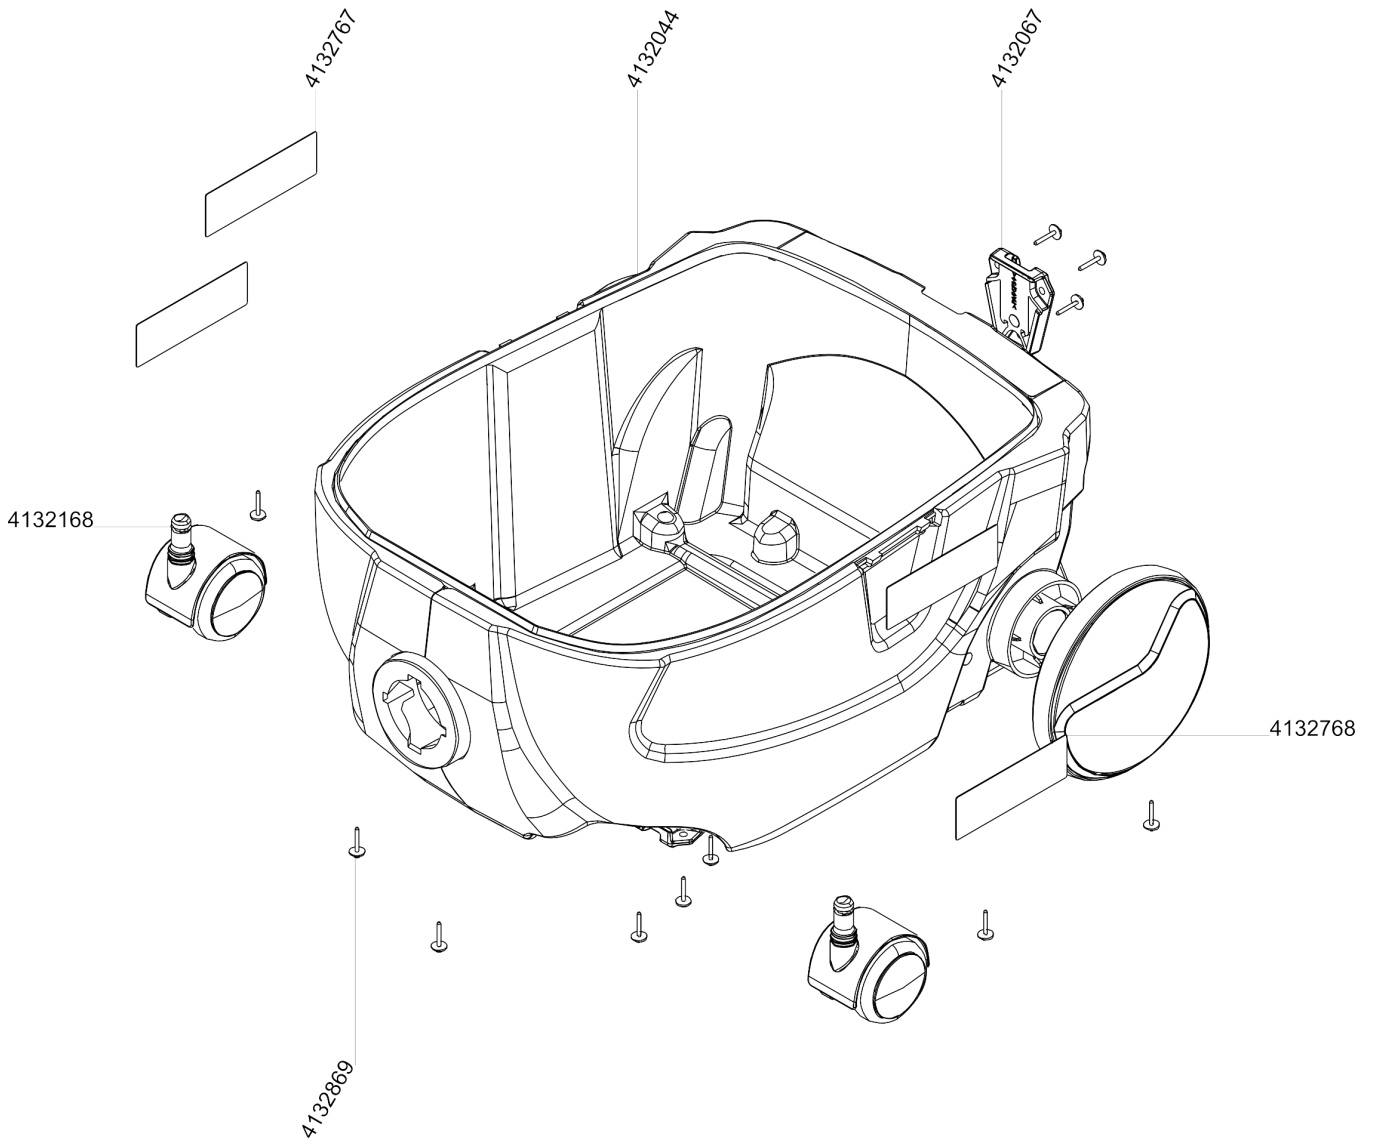

Tank compl 8 (4133226)