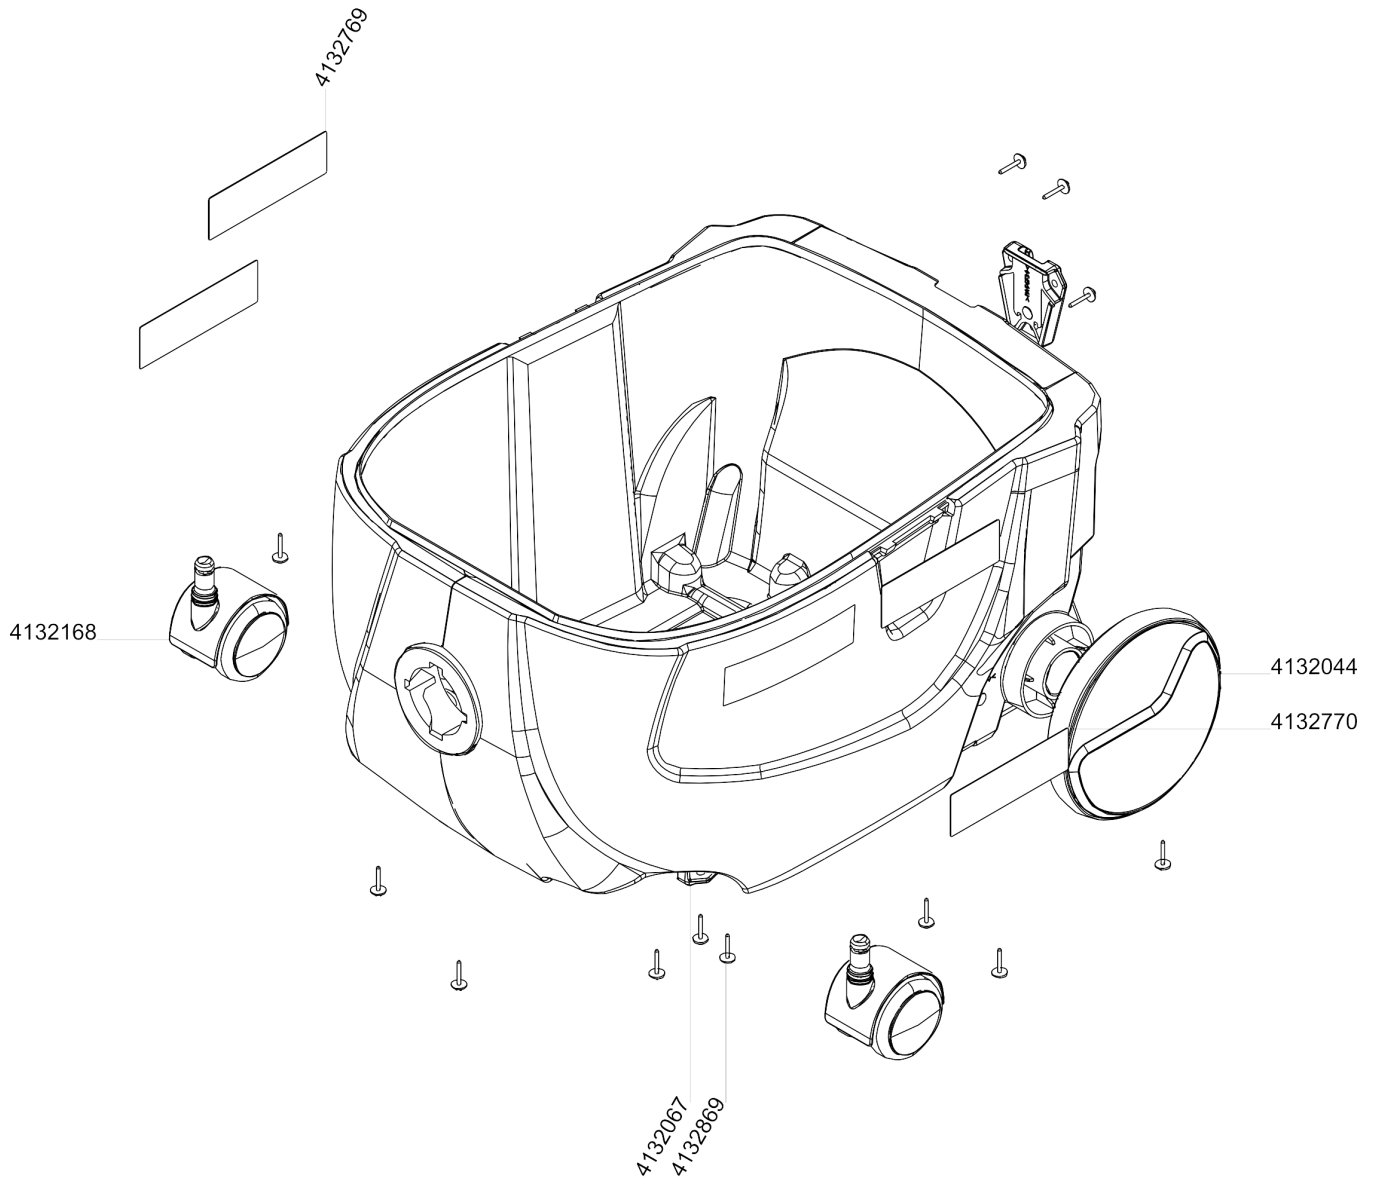

Tank compl 15 (4133227)