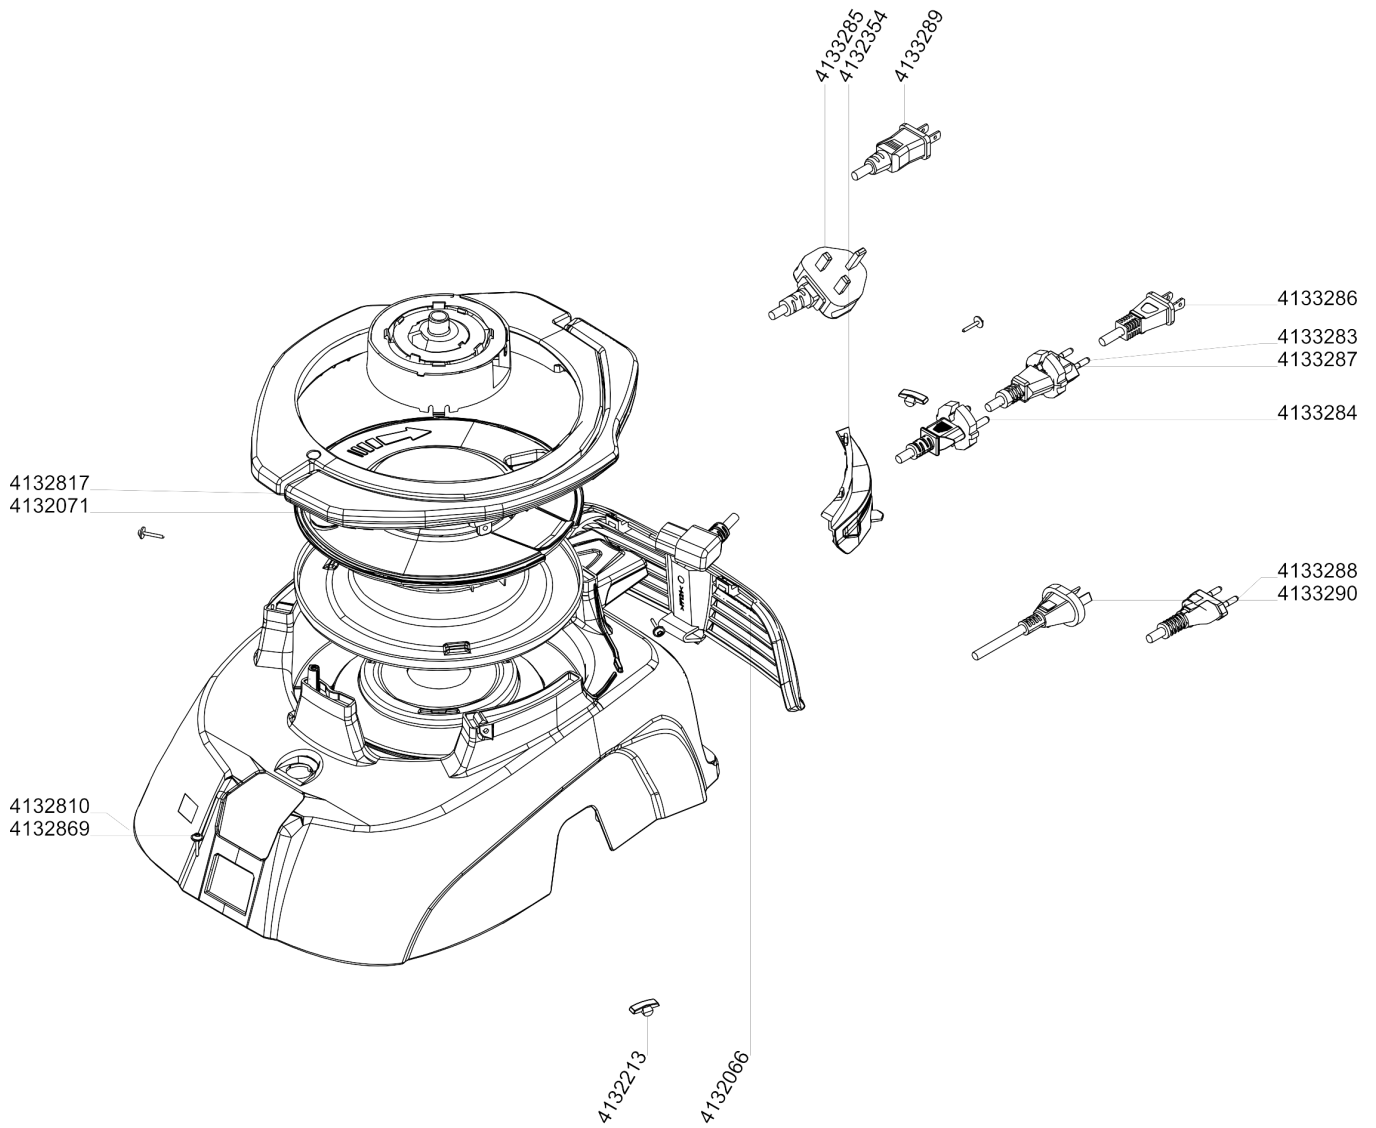

Spare parts list

TASKI®

aero

**8, 8Plus, 15,
15Plus**

Diversey™

Table of contents

TASKI aero 8, 8Plus, 15, 15Plus_1	3
Hood	4
Hood PLUS	6
Cable reeler (4132071)	8
Turbine Unit	10
Tank compl 8 (4133226)	12
Tank compl 15 (4133227)	14
Suction tube compl	16
Electrical diagram	18

TASKI aero 8, 8Plus, 15, 15Plus_1

Article no.	Description	Quantity	Unit	used for
	Hood			AERO 8, AERO 15
	Hood PLUS			AERO 8 PLUS, AERO 15 PLUS
	Turbine Unit			
4133226	Tank compl 8	1	PC	AERO 8 , AERO 8 PLUS
4133227	Tank compl 15	1	PC	AERO 15 , AERO 15 PLUS
	Suction tube compl			
	Electrical diagram			

Hood

Article no.	Description	Quantity	Unit
4132809	Motor cover compl	1	PC
4132869	Screw for plastic PT Torx 40x16	6	PC
4132196	Plug socket 2L	1	PC
4132026	Handle	1	PC
4133283	Main cord 2L SEA	1	PC
4133284	Main cord 2L EURO	1	PC
4133285	Main cord 2L UK	1	PC
4133286	Main cord 2L NA	1	PC
4133287	Main cord 2L CN	1	PC
4133288	Main cord 2L BR	1	PC
4133289	Main cord 2L JP	1	PC
4133290	Main cord 2L ARG	1	PC
4132715	Clip	1	PC
4132066	Cover	1	PC

Hood PLUS

Article no.	Description	Quantity	Unit
4132810	Motor cover compl plus	1	PC
4132869	Screw for plastic PT Torx 40x16	5	PC
4132213	Sliding bloc	3	PC
4132071	Cable reeler	1	PC
4132817	Handle compl	1	PC
4133283	Main cord 2L SEA	1	PC
4133284	Main cord 2L EURO	1	PC
4133285	Main cord 2L UK	1	PC
4133286	Main cord 2L NA	1	PC
4133287	Main cord 2L CN	1	PC
4133288	Main cord 2L BR	1	PC
4133289	Main cord 2L JP	1	PC
4133290	Main cord 2L ARG	1	PC
4132354	Cable routing	1	PC
4132066	Cover	1	PC