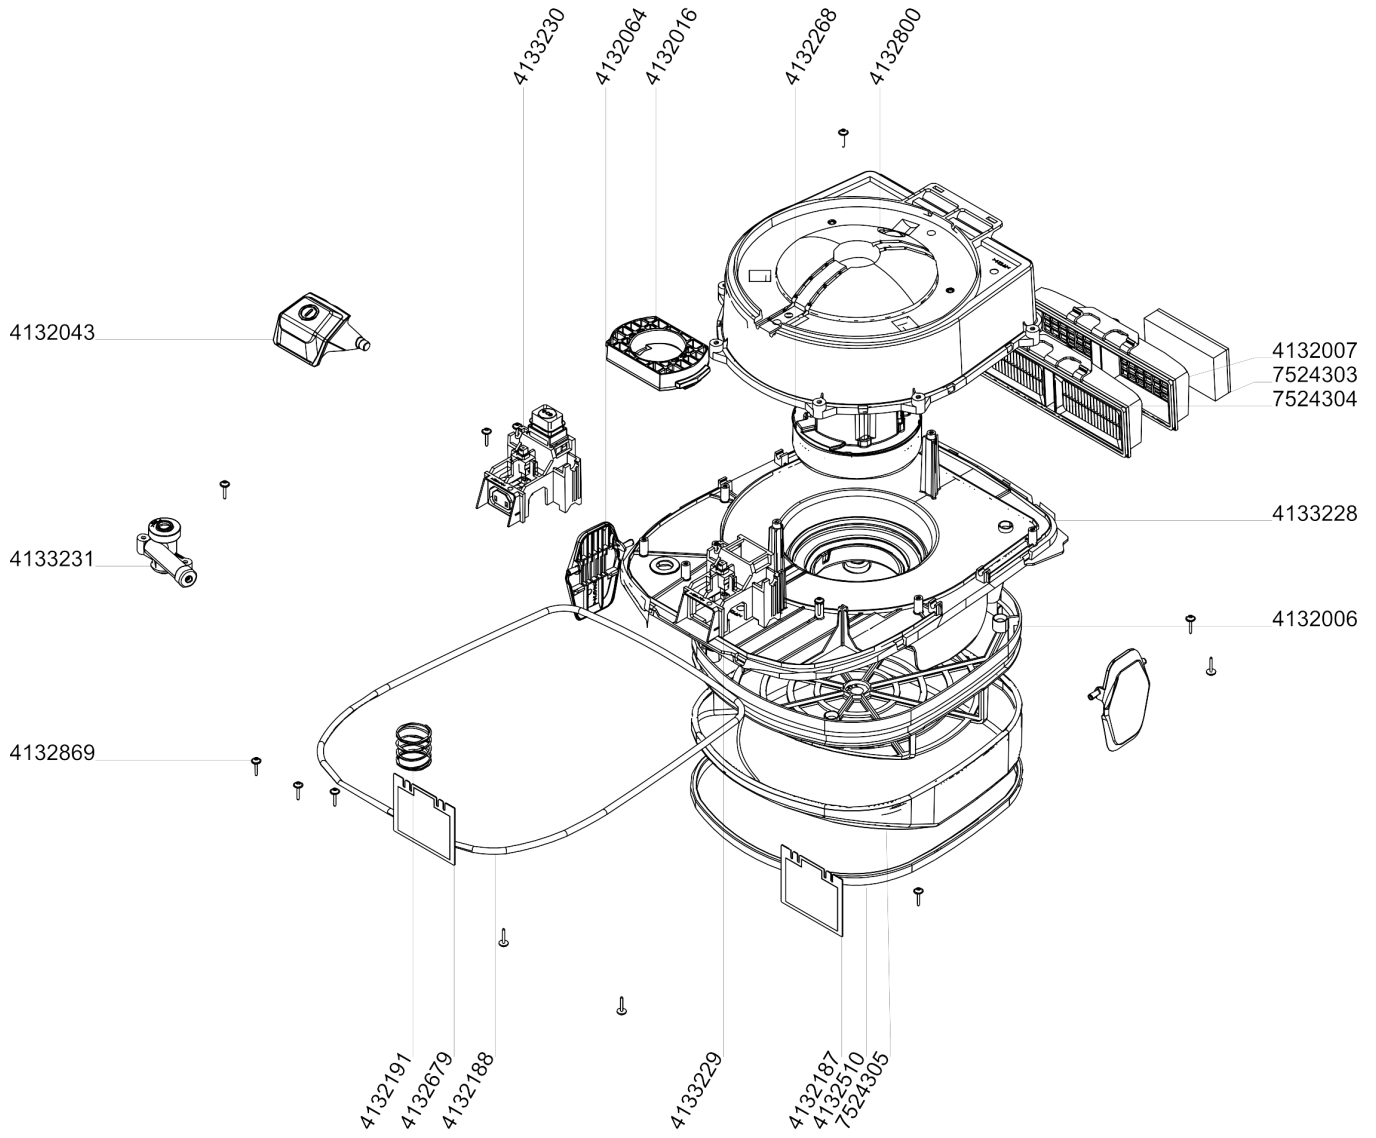

Hood PLUS

Article no.	Description	Quantity	Unit
4132810	Motor cover compl plus	1	PC
4132869	Screw for plastic PT Torx 40x16	5	PC
4132213	Sliding bloc	3	PC
4132071	Cable reeler	1	PC
4132817	Handle compl	1	PC
4133283	Main cord 2L SEA	1	PC
4133284	Main cord 2L EURO	1	PC
4133285	Main cord 2L UK	1	PC
4133286	Main cord 2L NA	1	PC
4133287	Main cord 2L CN	1	PC
4133288	Main cord 2L BR	1	PC
4133289	Main cord 2L JP	1	PC
4133290	Main cord 2L ARG	1	PC
4132354	Cable routing	1	PC
4132066	Cover	1	PC

Cable reeler (4132071)

Cable reeler (4132071)

Article no.	Description	Quantity	Unit
4132270	Plug holder	1	PC
4132088	Knop	1	PC
4132869	Screw for plastic PT Torx 40x16	5	PC
4007480	Washer 4,3/12x1	1	PC

Turbine Unit

Turbine Unit

Article no.	Description	Quantity	Unit	used for
4133228	Suction plate compl	1	PC	
4132188	Gasket ø6	1	PC	
4132510	Gasket	1	PC	
4132006	Filter basket	1	PC	
4132869	Screw for plastic PT Torx 40x16	4	PC	
4132064	Latch	2	PC	
7524305	TASKI AERO 8/15 disp. filter fleece 5pc	1	PC	
4132268	Vacuum motor 230V 50-60Hz 585W	1	PC	230V 50/60Hz
4132333	Vacuum motor 120V 50-60Hz 585W	1	PC	120V 50/60Hz
4132869	Screw for plastic PT Torx 40x16	10	PC	
4132191	Pressure spring	1	PC	
4132043	Switch	1	PC	
4132016	Protecting ring	1	PC	
4132800	Hood compl	1	PC	
4133231	Valve set	1	PC	
4133229	Switch compl	1	PC	AERO 8, AERO 15
4133230	Switch plus compl	1	PC	AERO 8 PLUS, AERO 15 PLUS
4132187	Electronics 230V	1	PC	AERO 8 PLUS, AERO 15 PLUS / 230V 50/60Hz
4132679	Electronics 120V	1	PC	AERO 8 PLUS, AERO 15 PLUS / 120V 50/60Hz
4132007	Filter frame	1	PC	
7524303	TASKI AERO exhaust filter pads 10pc	1	PC	
7524304	TASKI AERO 8/15 HEPA microfilter	1	PC	Option