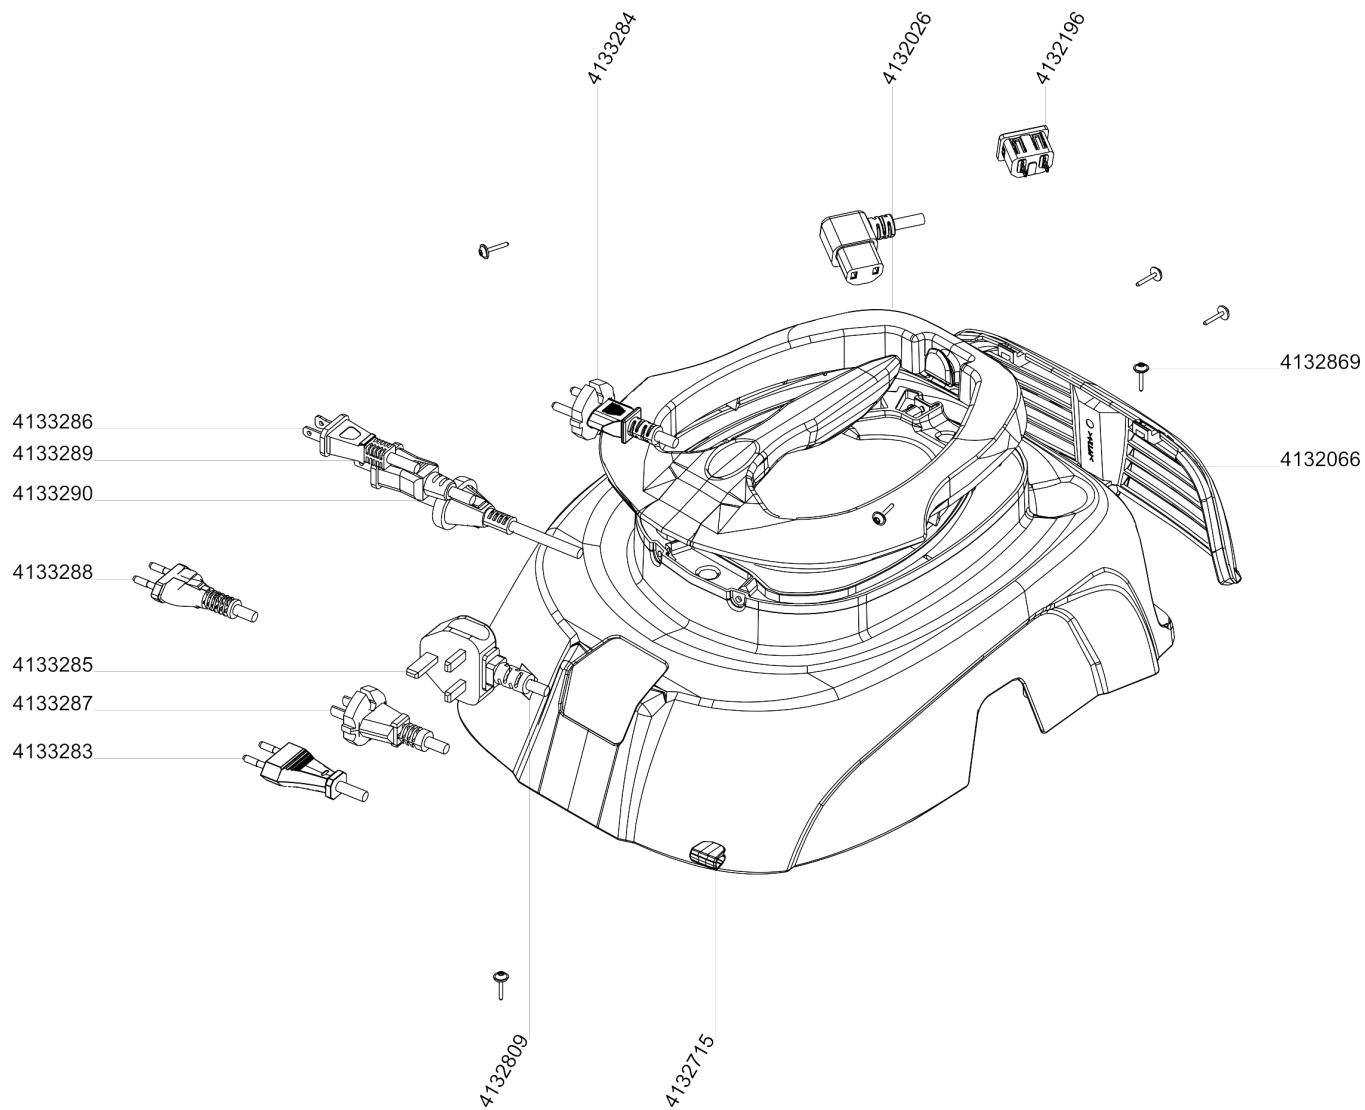

Spare parts list

TASKI®

aero

**8, 8Plus, 15,
15Plus**

Diversey™

Table of contents

TASKI aero 8, 8Plus, 15, 15Plus_1	3
Hood	4
Hood PLUS	6
Cable reeler (4132071)	8
Turbine Unit	10
Tank compl 8 (4133226)	12
Tank compl 15 (4133227)	14
Suction tube compl	16
Electrical diagram	18

TASKI aero 8, 8Plus, 15, 15Plus_1

Article no.	Description	Quantity	Unit	used for
	Hood			AERO 8, AERO 15
	Hood PLUS			AERO 8 PLUS, AERO 15 PLUS
	Turbine Unit			
4133226	Tank compl 8	1	PC	AERO 8 , AERO 8 PLUS
4133227	Tank compl 15	1	PC	AERO 15 , AERO 15 PLUS
	Suction tube compl			
	Electrical diagram			

Hood

Article no.	Description	Quantity	Unit
4132809	Motor cover compl	1	PC
4132869	Screw for plastic PT Torx 40x16	6	PC
4132196	Plug socket 2L	1	PC
4132026	Handle	1	PC
4133283	Main cord 2L SEA	1	PC
4133284	Main cord 2L EURO	1	PC
4133285	Main cord 2L UK	1	PC
4133286	Main cord 2L NA	1	PC
4133287	Main cord 2L CN	1	PC
4133288	Main cord 2L BR	1	PC
4133289	Main cord 2L JP	1	PC
4133290	Main cord 2L ARG	1	PC
4132715	Clip	1	PC
4132066	Cover	1	PC

Hood PLUS

Article no.	Description	Quantity	Unit
4132810	Motor cover compl plus	1	PC
4132869	Screw for plastic PT Torx 40x16	5	PC
4132213	Sliding bloc	3	PC
4132071	Cable reeler	1	PC
4132817	Handle compl	1	PC
4133283	Main cord 2L SEA	1	PC
4133284	Main cord 2L EURO	1	PC
4133285	Main cord 2L UK	1	PC
4133286	Main cord 2L NA	1	PC
4133287	Main cord 2L CN	1	PC
4133288	Main cord 2L BR	1	PC
4133289	Main cord 2L JP	1	PC
4133290	Main cord 2L ARG	1	PC
4132354	Cable routing	1	PC
4132066	Cover	1	PC