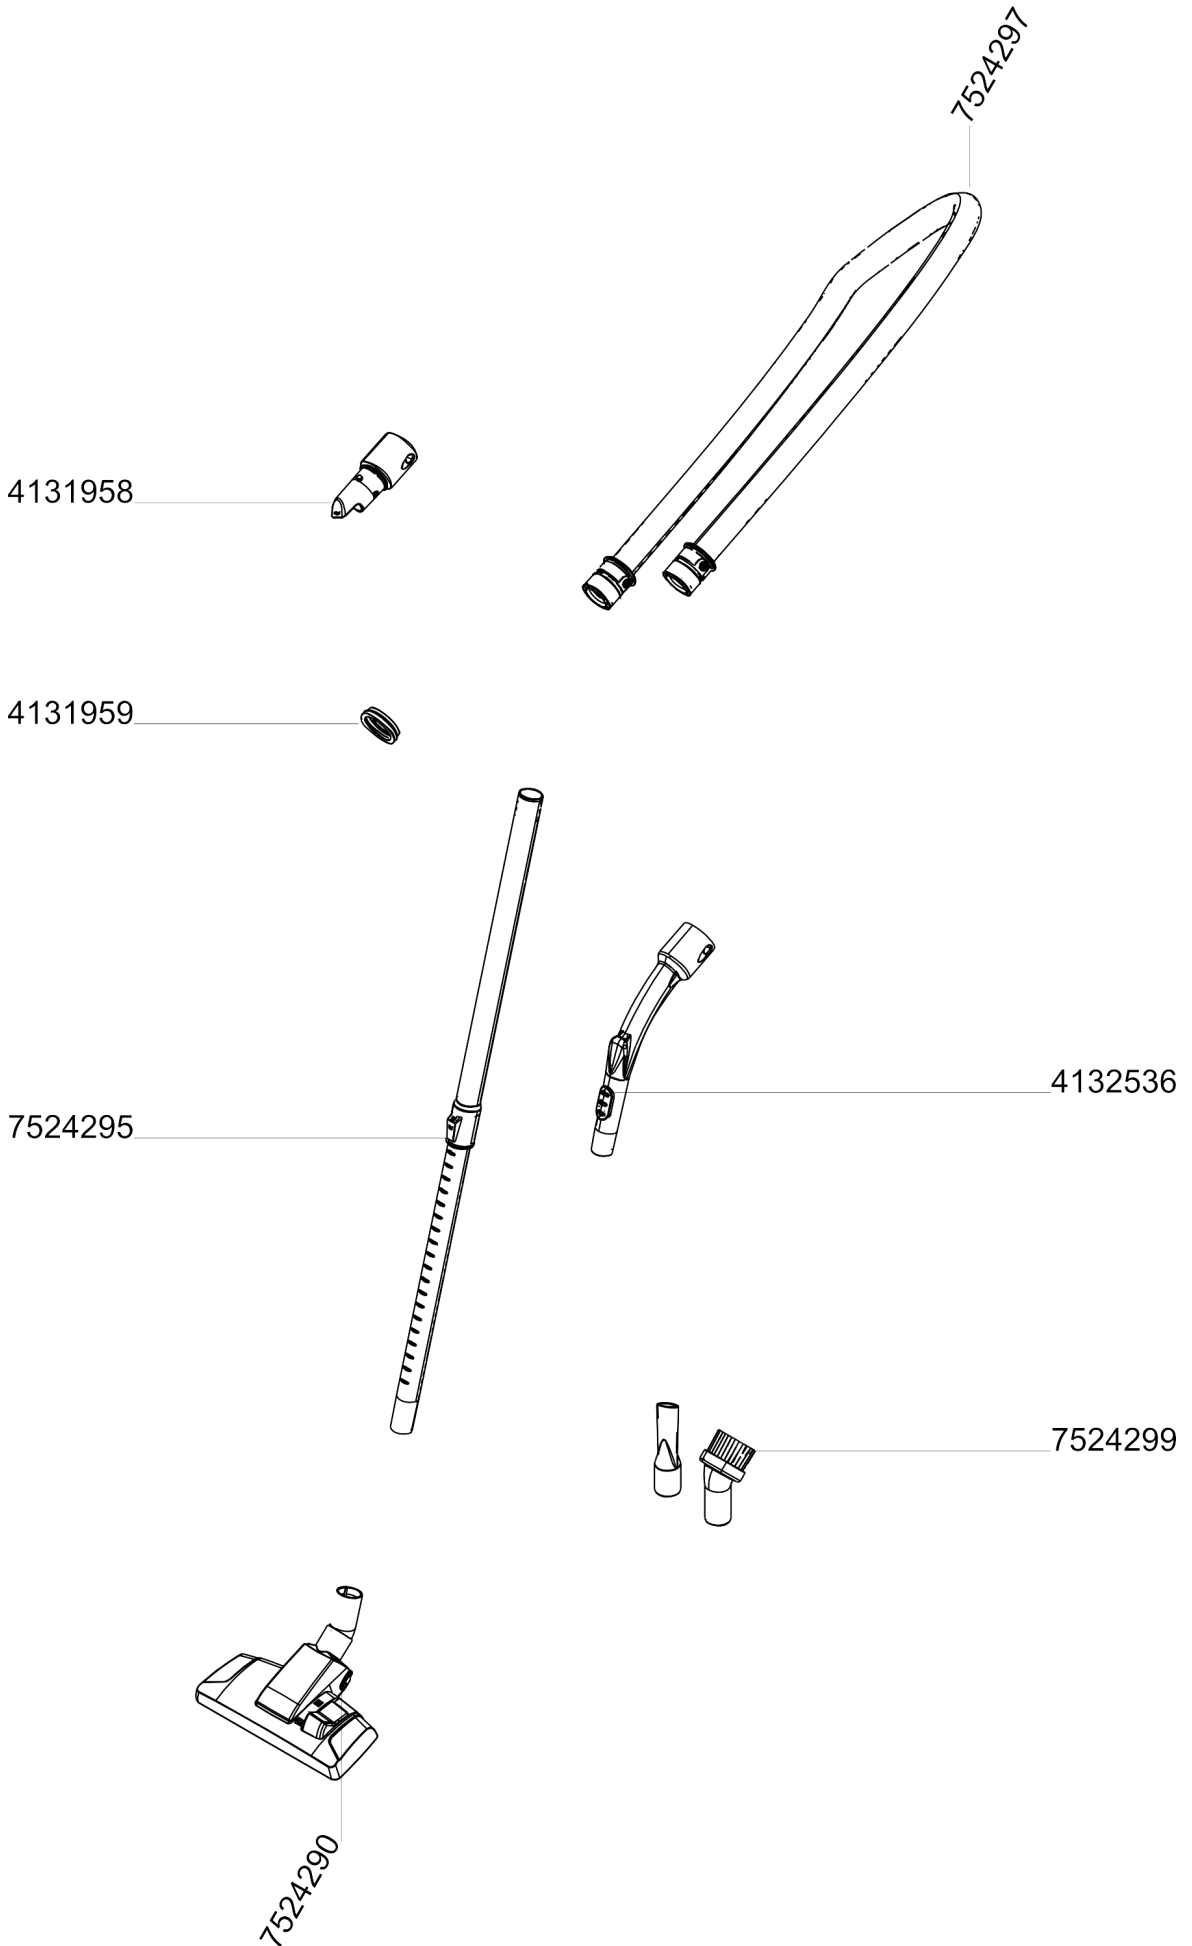

Suction tube compl