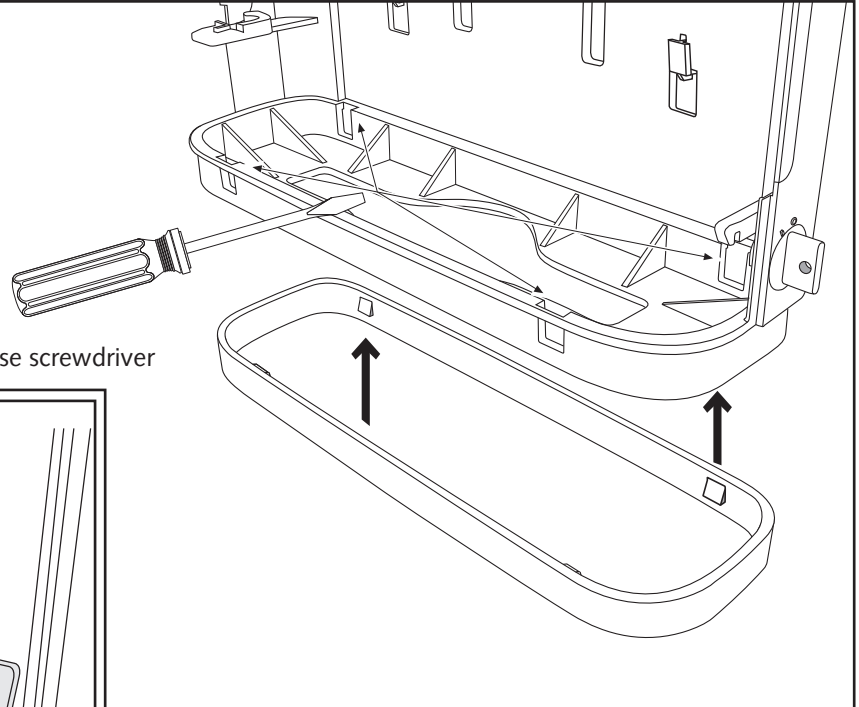

Supplied

Needed tools

Suitable for

Assembly plate

mark by pen + drill holes

hang and fix (inside)

Item No.: **331010**
+ **331020**

**Folded Towel
Dispenser**
Large + Small

design-ring

to remove, use screwdriver

adjust depth

adjust width

**To adjust
paper-outlet**

Key-Lock

Standard Lock

Permanent Key

adjust Magic Ring with red side in front to lock the key