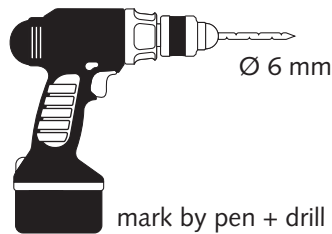

Supplied

Needed tools

Suitable for

Assembly plate

mark by pen + drill holes

hang and fix (inside)

Item No.: **331010**
+ **331020**

**Folded Towel
Dispenser**
Large + Small

design-ring

to remove, use screwdriver

adjust depth

adjust width

**To adjust
paper-outlet**

Key-Lock

Standard Lock

Permanent Key

adjust Magic Ring with red side in front to lock the key