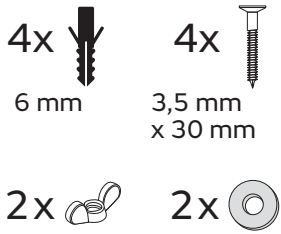

Folded Towel Dispenser Large + Small

Falhtandtuch-Spender Groß + Klein

Handdoekdispenser groot + klein

Distributeur essuie-mains pliés grand + petit

Dozownik do ręczników składanych duży + mały

Item No.: **331010**
+ **331020**

Supplied

Needed tools

Suitable for

Assembly plate

mark by pen + drill holes

hang and fix (inside)

Item No.: **331010**
+ **331020**

**Folded Towel
Dispenser**
Large + Small

design-ring

to remove, use screwdriver

adjust depth

adjust width

**To adjust
paper-outlet**

Key-Lock

Standard Lock

Permanent Key

adjust Magic Ring with red side in front to lock the key