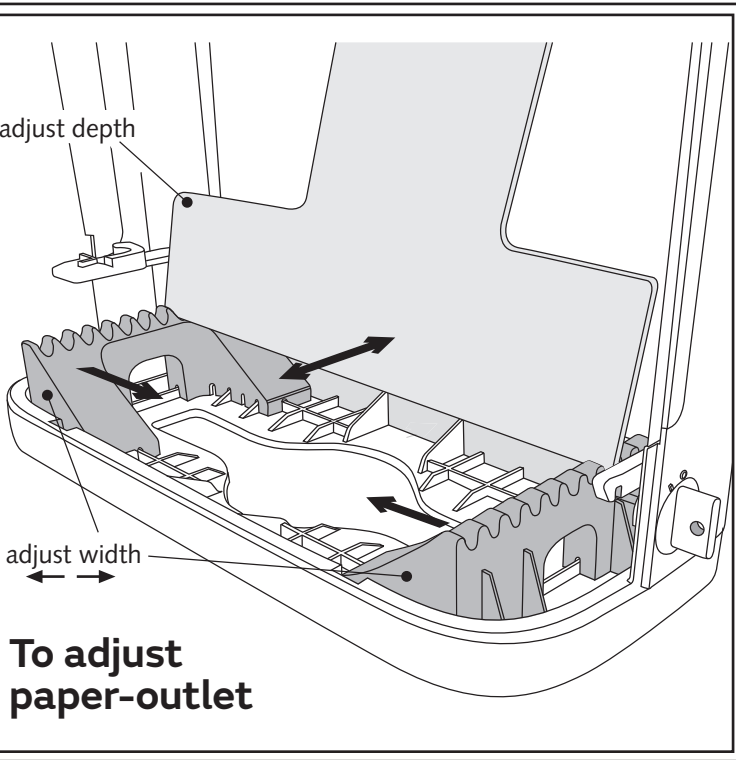

design-ring

to remove, use screwdriver

adjust depth

adjust width

**To adjust
paper-outlet**

Key-Lock

Standard Lock

Permanent Key

adjust Magic Ring with red side in front to lock the key