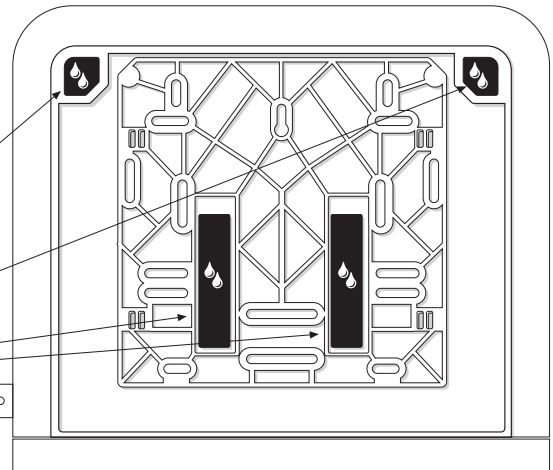

Supplied

Needed tools

Suitable for

Assembly plate

mark by pen + drill holes

hang and fix (inside)

Item No.: **331010**
+ **331020**

**Folded Towel
Dispenser**
Large + Small

design-ring

to remove, use screwdriver

adjust depth

adjust width

**To adjust
paper-outlet**

Key-Lock

Standard Lock

Permanent Key

adjust Magic Ring with red side in front to lock the key