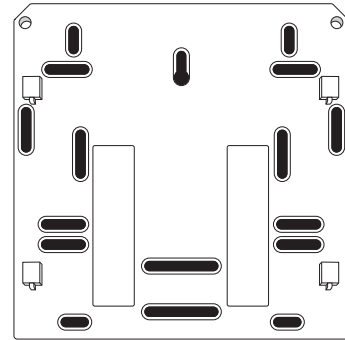

Supplied

Needed tools

Suitable for

Assembly plate

mark by pen + drill holes

hang and fix (inside)

Item No.: **331010**
+ **331020**

**Folded Towel
Dispenser**
Large + Small

design-ring

to remove, use screwdriver

adjust depth

adjust width

**To adjust
paper-outlet**

Key-Lock

Standard Lock

Permanent Key

adjust Magic Ring with red side in front to lock the key