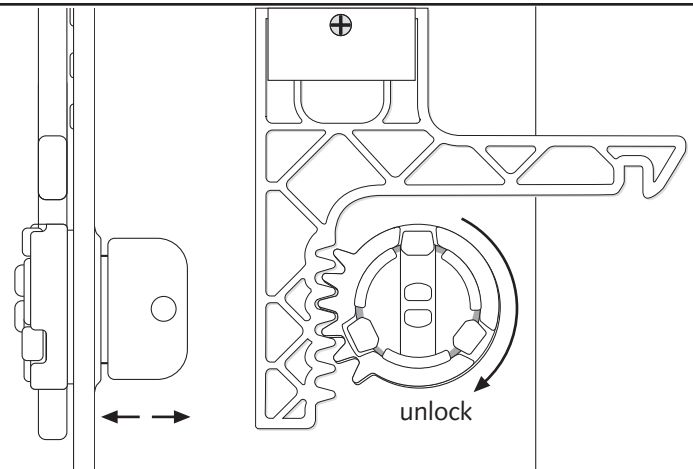

Supplied

Needed tools

Suitable for

Assembly plate

mark by pen + drill holes

hang and fix (inside)

Item No.: **331010**
+ **331020**

**Folded Towel
Dispenser**
Large + Small

design-ring

to remove, use screwdriver

adjust depth

adjust width

**To adjust
paper-outlet**

Key-Lock

Standard Lock

Permanent Key

adjust Magic Ring with red side in front to lock the key