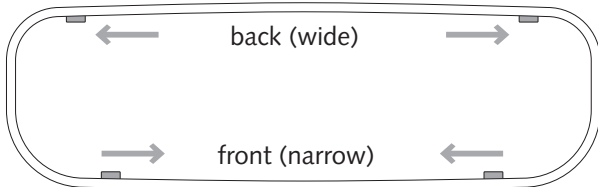

Supplied

Needed tools

Suitable for

Assembly plate

mark by pen + drill holes

hang and fix (inside)

Item No.: **331010**
+ **331020**

**Folded Towel
Dispenser**
Large + Small

design-ring

to remove, use screwdriver

adjust depth

adjust width

**To adjust
paper-outlet**

Key-Lock

Standard Lock

Permanent Key

adjust Magic Ring with red side in front to lock the key