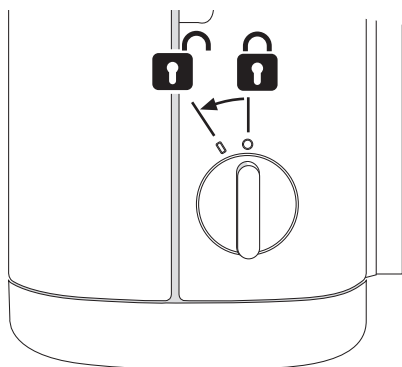

Supplied

Needed tools

Suitable for

Assembly plate

mark by pen + drill holes

hang and fix (inside)

Item No.: **331010**
+ **331020**

**Folded Towel
Dispenser**
Large + Small

design-ring

to remove, use screwdriver

adjust depth

adjust width

**To adjust
paper-outlet**

Key-Lock

Standard Lock

Permanent Key

adjust Magic Ring with red side in front to lock the key