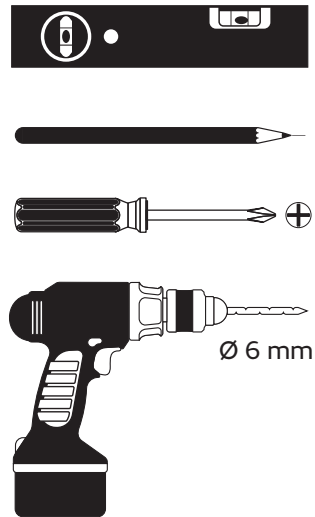

Folded Towel Dispenser Large + Small

Falhtandtuch-Spender Groß + Klein

Handdoekdispenser groot + klein

Distributeur essuie-mains pliés grand + petit

Dozownik do ręczników składanych duży + mały

Item No.: **331010**
+ **331020**

Supplied

Needed tools

Suitable for

Assembly plate

mark by pen + drill holes

hang and fix (inside)

Item No.: **331010**
+ **331020**

**Folded Towel
Dispenser**
Large + Small

design-ring

to remove, use screwdriver

adjust depth

adjust width

**To adjust
paper-outlet**

Key-Lock

Standard Lock

Permanent Key

adjust Magic Ring with red side in front to lock the key