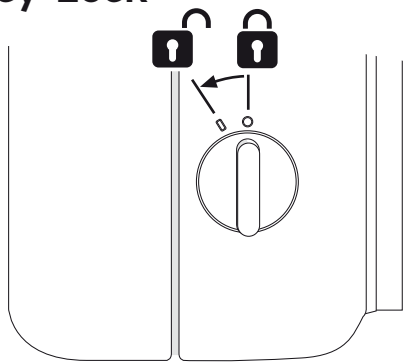

Item No.: **331490**

Supplied

- 4x 4x
- 2x 2x
- 1x Magic Ring

Needed tools

-
-
-
- Ø 6 mm
- or

Suitable for

Assembly plate

Mounting distance

hang and fix (inside)

Jumbo Toilet Paper Dispenser Centrefeed

Item No.: 331490

1

Pull the core out of the toilet paper roll and place it into the dispenser

2

Feed the paper through the hole in the front door of the dispenser, then close the door

3

Now the dispenser is ready for use

Key-Lock

Standard Lock

Permanent Key

adjust Magic Ring with red side in front to lock the key