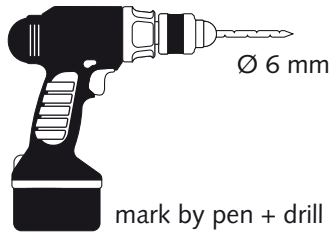

Item No.: **331490**

Supplied

- 4x 4x
- 2x 2x
- 1x Magic Ring

Needed tools

-
-
-
- Ø 6 mm
- or

Suitable for

Assembly plate

Mounting distance