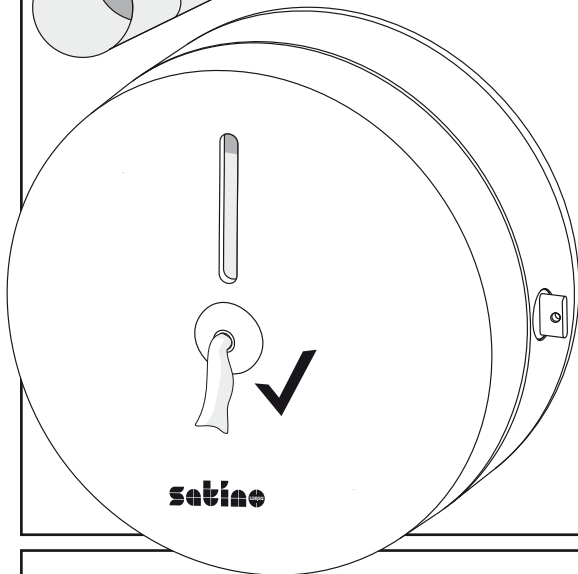

Item No.: **331490**

Supplied

- 4x 4x
- 2x 2x
- 1x Magic Ring

Needed tools

-
-
-
- Ø 6 mm
- or

Suitable for

Assembly plate

Mounting distance

hang and fix (inside)

Jumbo Toilet Paper Dispenser Centrefeed

Item No.: 331490

1

Pull the core out of the toilet paper roll and place it into the dispenser

2

Feed the paper through the hole in the front door of the dispenser, then close the door

3

Now the dispenser is ready for use

Key-Lock

Standard Lock

Permanent Key

adjust Magic Ring with red side in front to lock the key