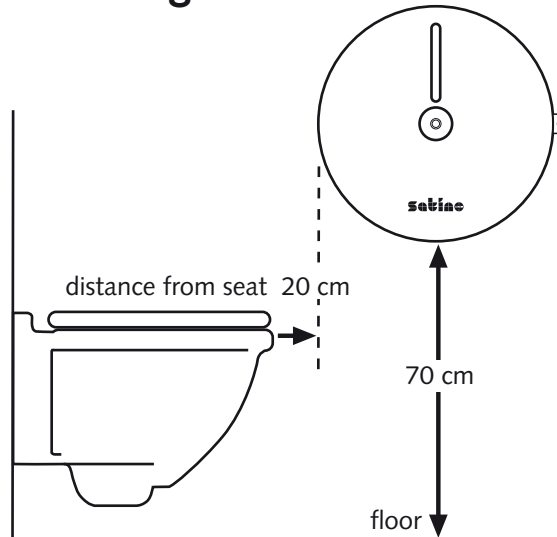

Item No.: **331490**

Supplied

- 4x 4x
- 2x 2x
- 1x Magic Ring

Needed tools

-
-
-
- Ø 6 mm
- or

Suitable for

Assembly plate

Mounting distance

hang and fix (inside)

Jumbo Toilet Paper Dispenser Centrefeed

Item No.: 331490

1

Pull the core out of the toilet paper roll and place it into the dispenser

2

Feed the paper through the hole in the front door of the dispenser, then close the door