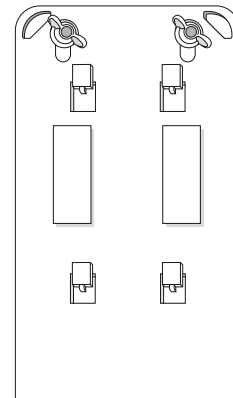

Item No.: **331490**

Supplied

- 4x 4x
- 2x 2x
- 1x Magic Ring

Needed tools

-
-
-
- Ø 6 mm
- or

Suitable for

Assembly plate

Mounting distance

hang and fix (inside)

Jumbo Toilet Paper Dispenser Centrefeed

Item No.: 331490

1

Pull the core out of the toilet paper roll and place it into the dispenser

2

Feed the paper through the hole in the front door of the dispenser, then close the door

3

Now the dispenser is ready for use

Key-Lock

Standard Lock

Permanent Key

adjust Magic Ring with red side in front to lock the key