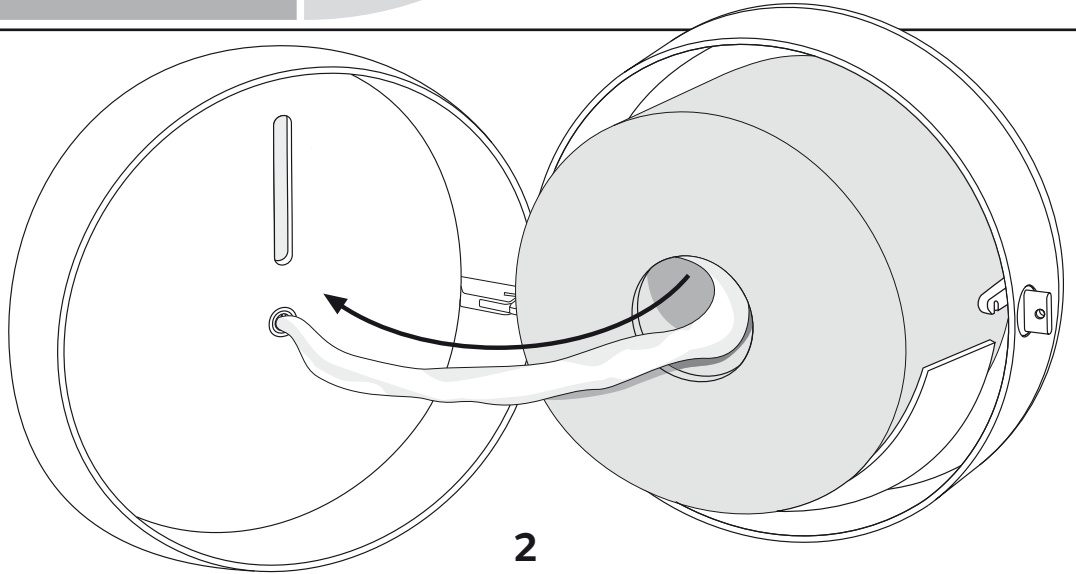

Item No.: **331490**

Supplied

- 4x 4x
- 2x 2x
- 1x Magic Ring

Needed tools

-
-
-
- Ø 6 mm
- or

Suitable for

Assembly plate

Mounting distance

hang and fix (inside)

Jumbo Toilet Paper Dispenser Centrefeed

Item No.: 331490

1

Pull the core out of the toilet paper roll and place it into the dispenser

2

Feed the paper through the hole in the front door of the dispenser, then close the door