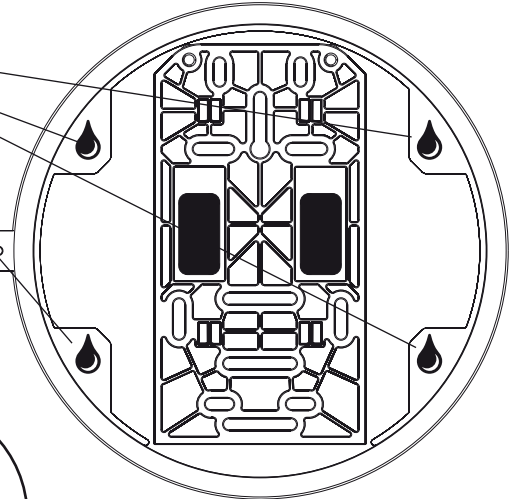

Item No.: **331490**

Supplied

- 4x 4x
- 2x 2x
- 1x Magic Ring

Needed tools

-
-
-
- Ø 6 mm
- or

Suitable for

Assembly plate

Mounting distance

hang and fix (inside)

Jumbo Toilet Paper Dispenser Centrefeed

Item No.: 331490

1

Pull the core out of the toilet paper roll and place it into the dispenser

2

Feed the paper through the hole in the front door of the dispenser, then close the door

3

Now the dispenser is ready for use

Key-Lock

Standard Lock

Permanent Key

adjust Magic Ring with red side in front to lock the key