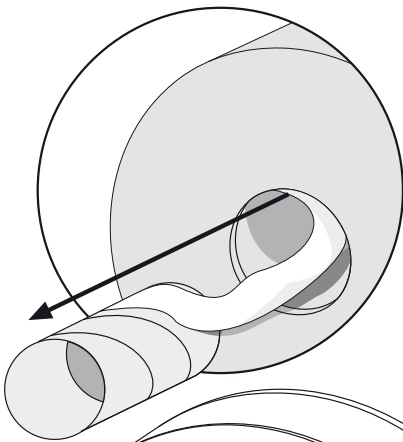

Jumbo Toilet Paper Dispenser Centrefeed

Jumbo Toilettenpapier Spender Centerfeed
 Jumbo toiletrolldispenser centerfeed
 Distributeur de papier toilette Jumbo dévidage central
 Dozownik do papieru toaletowego Jumbo Centerfeed

Item No.: **331490**

Supplied

- 4x 4x
- 2x 2x
- 1x Magic Ring

Needed tools

-
-
-
- Ø 6 mm
- or

Suitable for

Assembly plate

Mounting distance

hang and fix (inside)

Jumbo Toilet Paper Dispenser Centrefeed

Item No.: 331490

1

Pull the core out of the toilet paper roll and place it into the dispenser

2

Feed the paper through the hole in the front door of the dispenser, then close the door

3

Now the dispenser is ready for use

Key-Lock

Standard Lock

Permanent Key

adjust Magic Ring with red side in front to lock the key