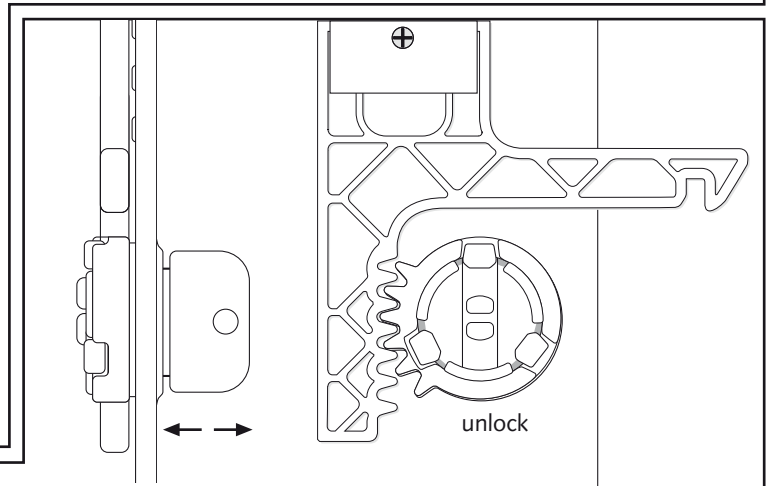

3

Now the dispenser is ready for use