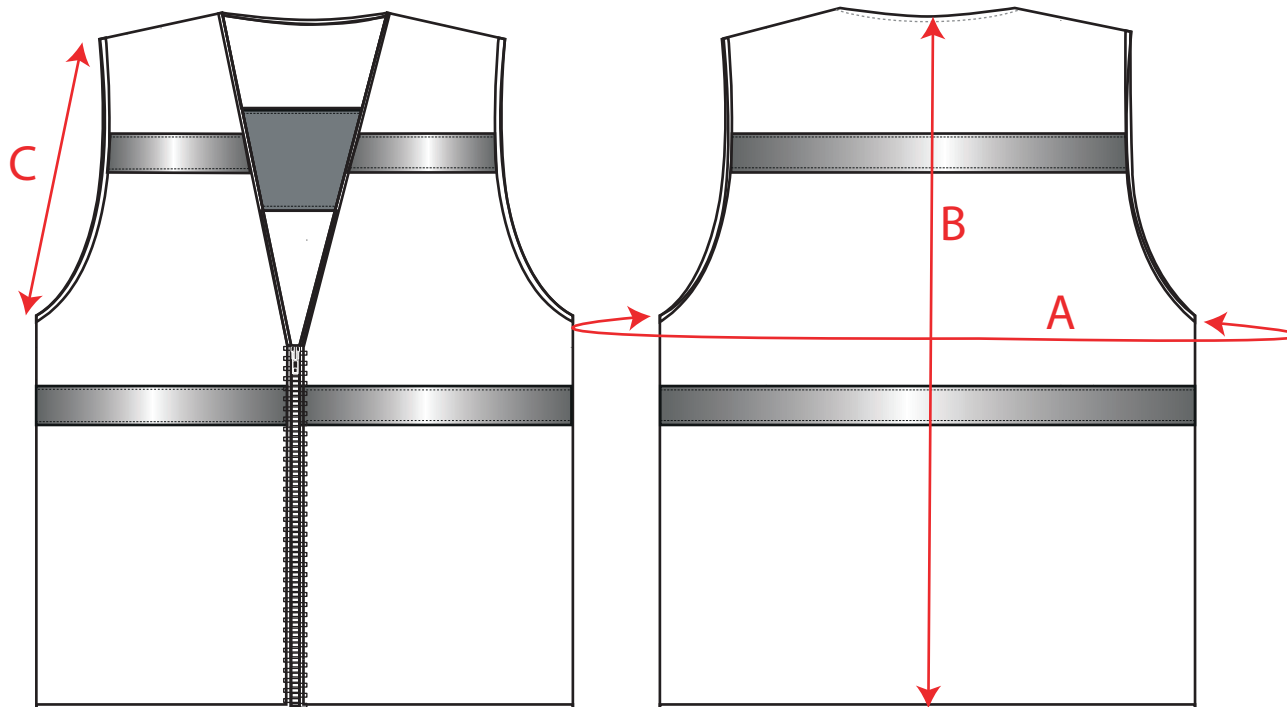

STYLE NO: CV01

DESCRIPTION: Cooling Vest

FABRIC: 100% Polyester Mesh 60g
Bamboo Yarn and PVA Padding 330g

COLOUR: Grey

Front

Back

Size chart					
		S/M	L/XL	2XL/3XL	
Chest closed	A	58	66	72	
Center back length	B	63	63	63	
Armhole straight	C	28	29	30	