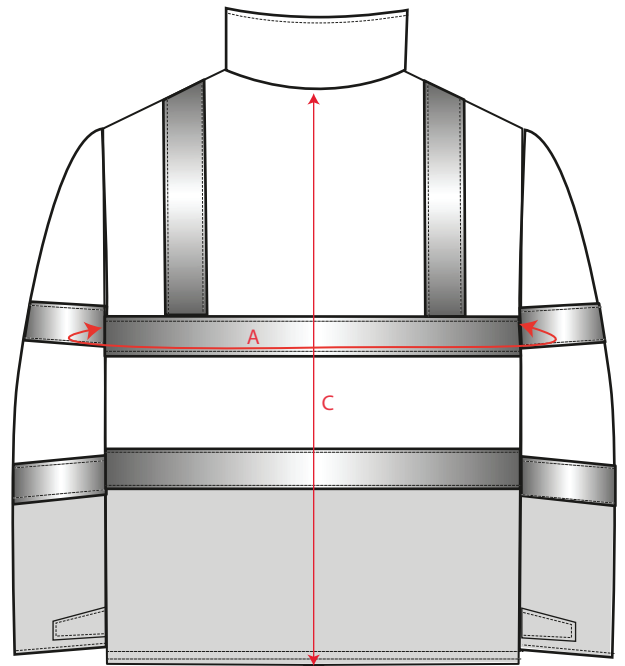

PORTWEST®

STYLE NO: S779

DESCRIPTION: Bizflame Rain Multi-Protection Jacket to EN ISO 20471, EN343, EN1149-5, EN13034 and EN ISO14116

Size		XS	S	M	L	XL	XXL	3XL	4XL	TOL
To Fit Chest		84-88	92-100	100-108	108-116	116-124	124-132	132-140	144-148	
Jacket Chest	A	110	118	126	134	142	150	158	166	1
Collar to Cuff	B	78	79	80	81	82	83	84	85	1
Nape to Hem	C	80.5	81.5	82.5	83.5	84.5	85.5	86.5	87.5	1