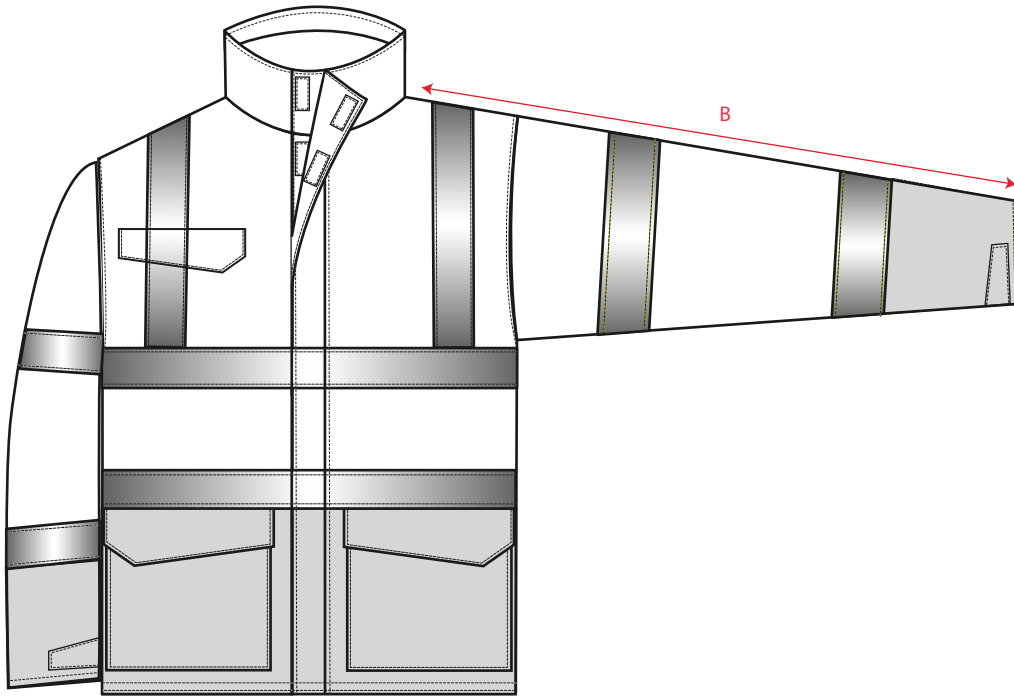

PORTWEST®

STYLE NO: S779

DESCRIPTION: Bizflame Rain Multi-Protection Jacket to EN ISO 20471, EN343, EN1149-5, EN13034 and EN ISO14116

Size		XS	S	M	L	XL	XXL	3XL	4XL	TOL
To Fit Chest		84-88	92-100	100-108	108-116	116-124	124-132	132-140	144-148	
Jacket Chest	A	110	118	126	134	142	150	158	166	1
Collar to Cuff	B	78	79	80	81	82	83	84	85	1
Nape to Hem	C	80.5	81.5	82.5	83.5	84.5	85.5	86.5	87.5	1