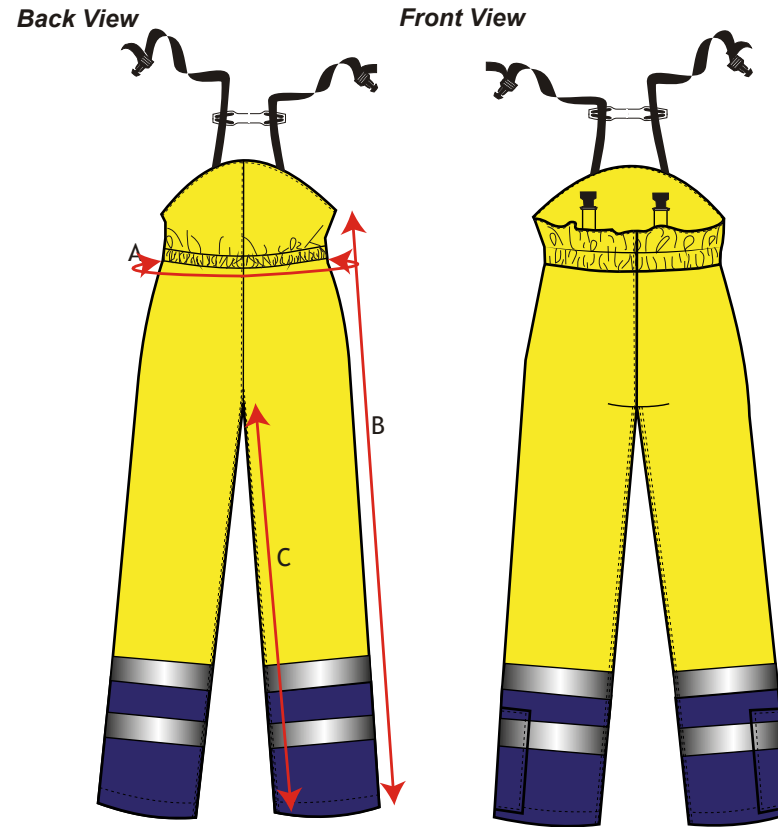

STYLE NO: S782

DESCRIPTION: Bizflame Rain Multi-Protection Trousers

FABRIC: 98% Polyester, 2% Anti-Static

COLOUR: Yellow/Navy

To fit waist		76-80	84-88	92-96	100-104	108-112	116-120	124-128	132-136	Tol
measurements to be taken flat		S	M	L	XL	XXL	3XL	4XL	5XL	
Waist Relaxed	A	57	65	73	81	89	97	105	113	1cm
Outside leg (inc wasitband)	B	112	113	114	115	116	117	118	119	1.5cm
Inside Leg (31" leg)	C	81	81	81	81	81	81	81	81	min