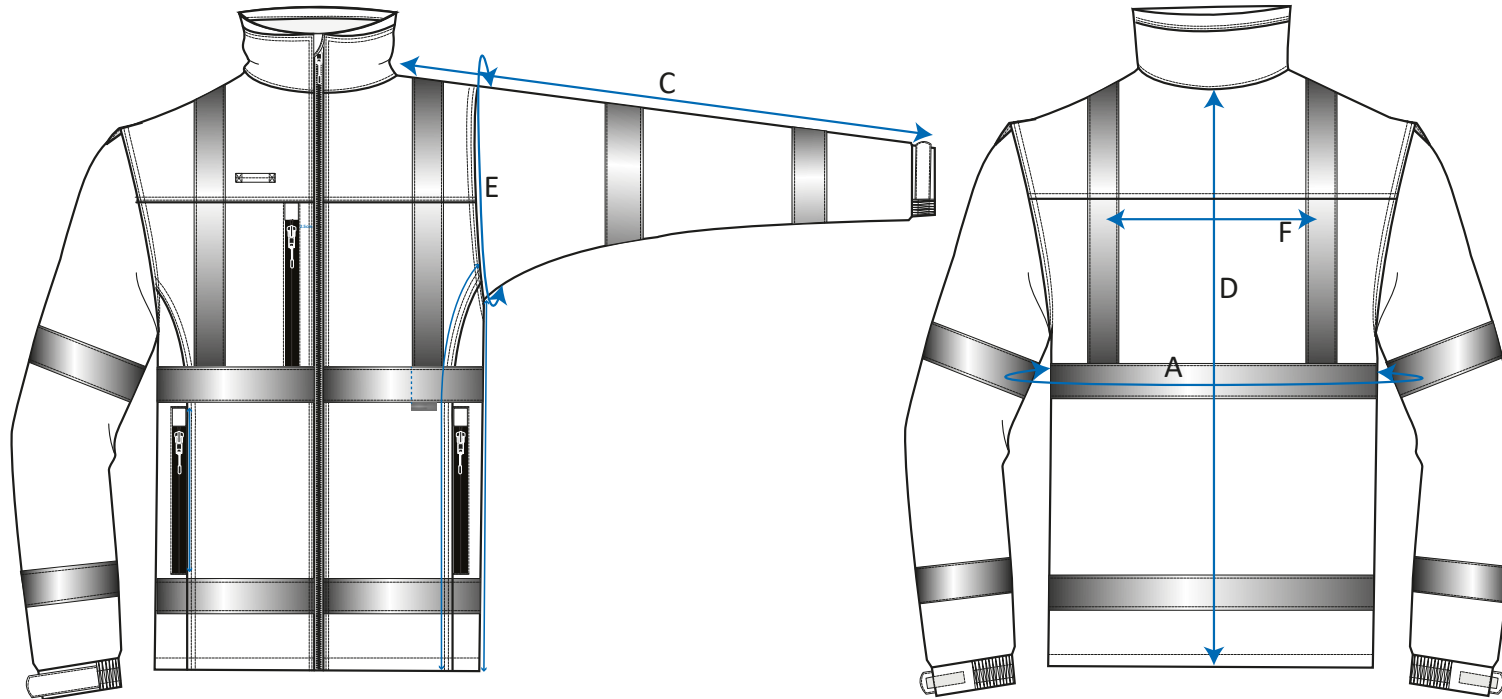

STYLE NO: S428

DESCRIPTION:

FABRIC:

COLOUR:

		Measurements in cm:								
	Area:	XS	S	M	L	XL	XXL	3XL	4XL	5XL
		80-88	92-96	100-104	108-112	116-124	128-132	136-144	148-152	152-160
A.	Chest	106	114	122	130	138	146	154	162	170
B.	Hem	104	110	118	126	134	142	150	158	166
C.	Collar to cuff length	80	81	82	83	84	85	86	87	87
D.	Centre Back Length	71	71	71	73	73	73	75	75	75
E.	Armhole	25	26	27	28	29	30	31	32	33
F.	Distance between Vertical Bands of Reflective Tape	20.5	23	25.5	28	31	32.5	34	35	35