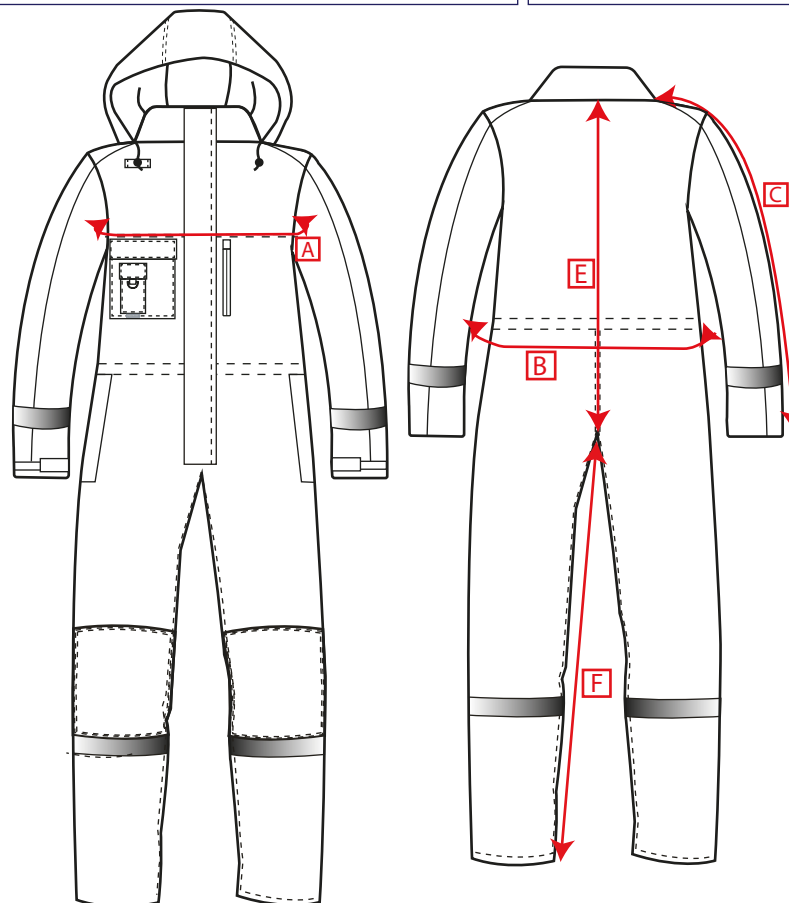

STYLE NO: S585

DESCRIPTION: Winter Coverall

FABRIC: 100% Polyester Oxford 300D
PU Coated

COLOUR: Black/Yellow,
Grey/Black, Navy/Black,
Red/Black

Size		S	M	L	XL	2XL	3XL	4XL
To Fit Chest:		96	104	112	124	132	140	148
Chest	A	122	130	138	146	154	162	170
Waist (Relaxed)	B	86	94	102	110	118	126	134
Sleeve Length (12cm Below Centre Back Neck)	C	87	88	89	90	91	92	93
Nape to Crotch	E	94	96	98	100	102	104	106
Inside Leg	F	79	79	79	79	79	79	79