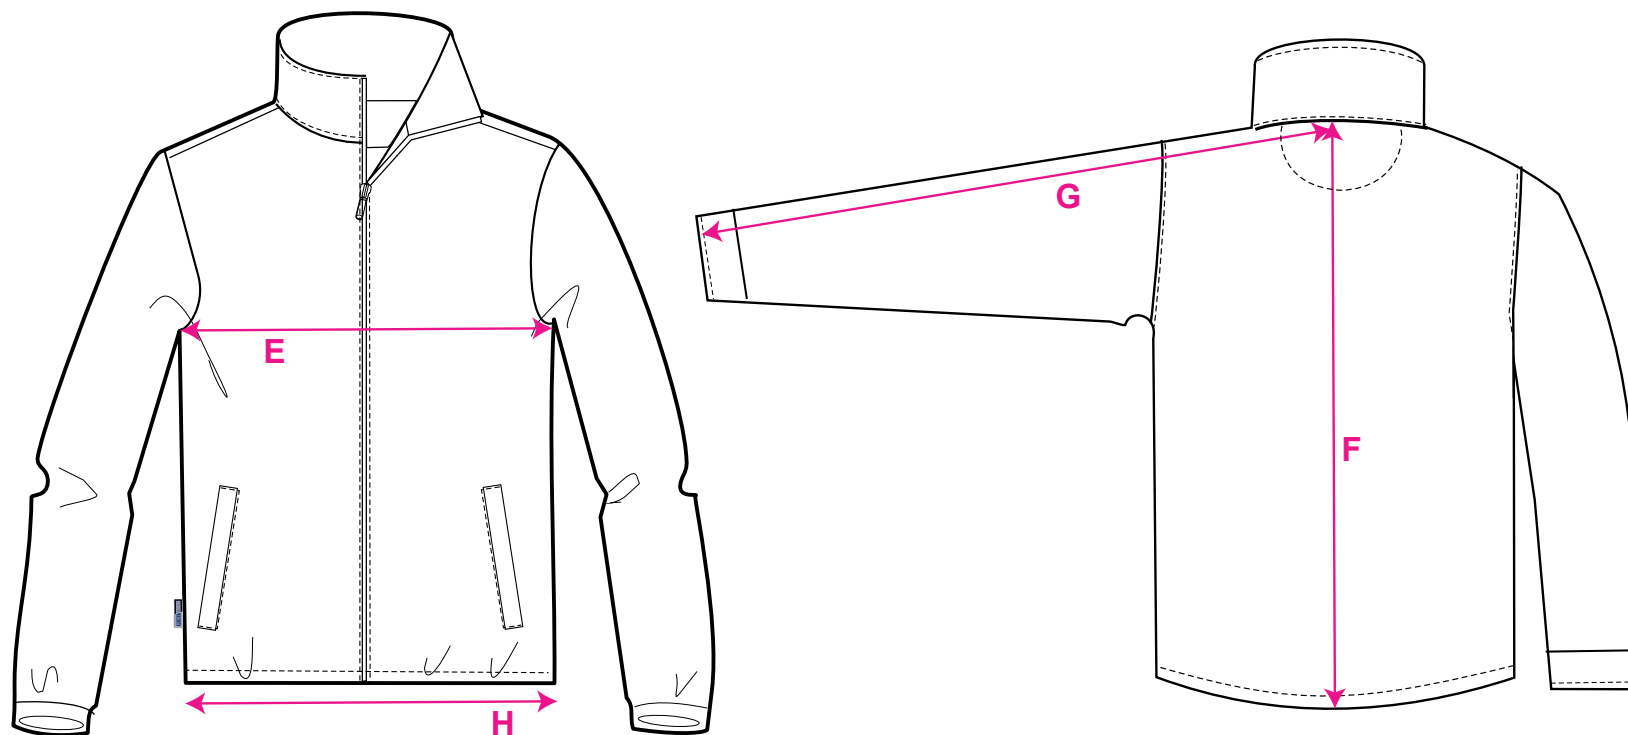

STYLE NO: S570

DESCRIPTION: Aviemore 3in1 Mens Jacket

FABRIC: 100% Polyester Peach, PVC Coated, 230g

COLOUR: Black, Navy, Yellow

Outer Jacket

Men's waisted Jacket	Ref	S	M	L	XL	XXL	XXX-LARGE
(To fit)		92-96	100-104	108-112	116-124	128-132	
All measures in inches unless stated otherwise							
Chest	A	50	52	54	56	58	60
Bottom Width	B	48	50	52	54	56	58
Back length: neck seam to end hem	C	32	33	34	35	36	37
Sleeve length	D	35	36	37	37.5	38	38.5
From cb neck seam to end cuff, straight							

STYLE NO: S570

DESCRIPTION: Aviemore 3in1 Mens Jacket

FABRIC: 100% Polyester Peach, PVC Coated, 230g

COLOUR: Black, Navy, Yellow

Inner Jacket

Men's inner fleece	Ref	S	M	L	XL	XXL	XXX-LARGE
Chest	E	47	49	51	53	55	56
Back length	F	29	30	31	32	33	34
Sleeve length	G	34	35	36	36.5	37	37.5
Bottom width	H	47	49	51	53	55	56