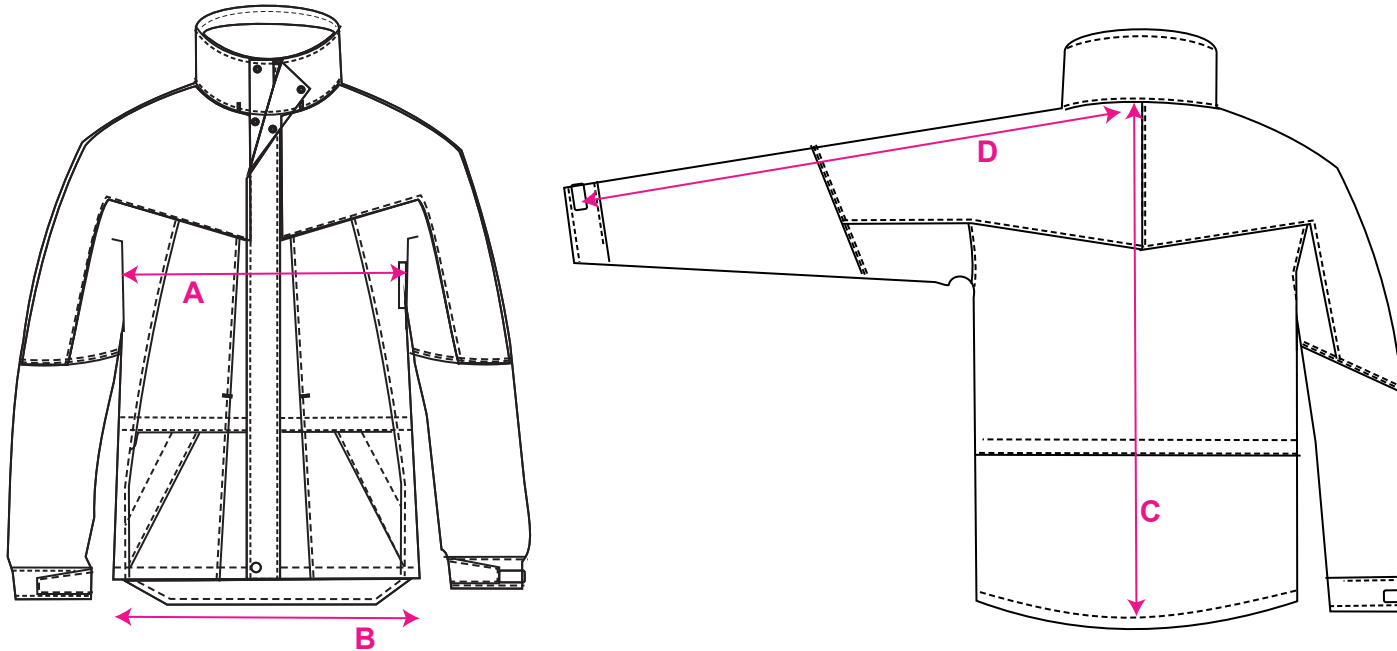

STYLE NO: S570

DESCRIPTION: Aviemore 3in1 Mens Jacket

FABRIC: 100% Polyester Peach, PVC Coated, 230g

COLOUR: Black, Navy, Yellow

Outer Jacket

Men's waisted Jacket	Ref	S	M	L	XL	XXL	XXX-LARGE
(To fit)		92-96	100-104	108-112	116-124	128-132	
All measures in inches unless stated otherwise							
Chest	A	50	52	54	56	58	60
Bottom Width	B	48	50	52	54	56	58
Back length: neck seam to end hem	C	32	33	34	35	36	37
Sleeve length	D	35	36	37	37.5	38	38.5
From cb neck seam to end cuff, straight							

STYLE NO: S570

DESCRIPTION: Aviemore 3in1 Mens Jacket

FABRIC: 100% Polyester Peach, PVC Coated, 230g

COLOUR: Black, Navy, Yellow

Inner Jacket

Men's inner fleece	Ref	S	M	L	XL	XXL	XXX-LARGE
Chest	E	47	49	51	53	55	56
Back length	F	29	30	31	32	33	34
Sleeve length	G	34	35	36	36.5	37	37.5
Bottom width	H	47	49	51	53	55	56